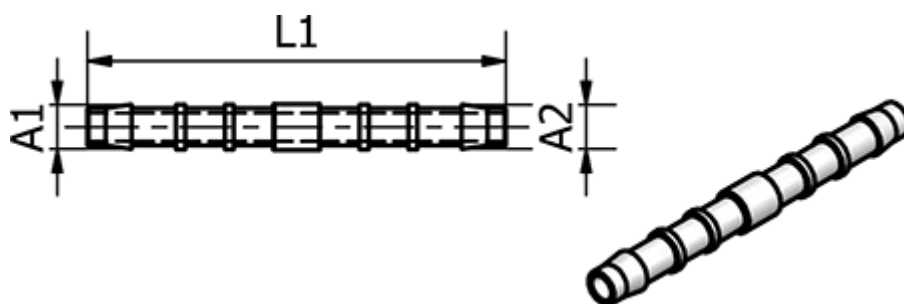

# Data Sheet

Article number: 58634411

Description: Tube Connector 34.411,  $\text{Ø}4/\text{Ø}4$   
Tube Connector

## Measures

---

Ext. Hose Diameter A1 = 4

Ext. hose diameter A2 = 4

L1 = 35